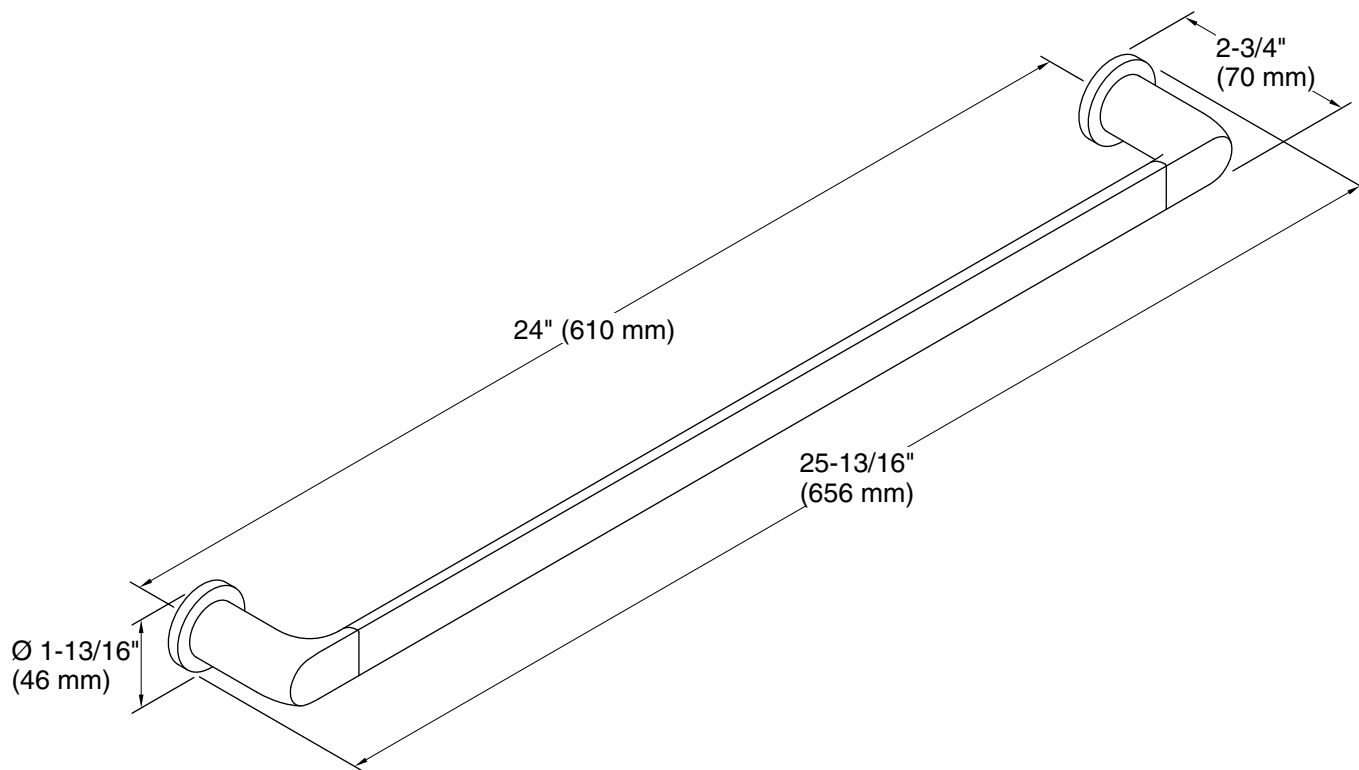

Technical Information

All product dimensions are nominal.

Material: Zinc, Brass

Notes

Install this product according to the installation instructions.

CAUTION: Risk of personal injury. Do not install these products in any area where they are likely to be used inadvertently as a grab bar or support bar. These products are not designed or intended for use as a grab bar or support bar.